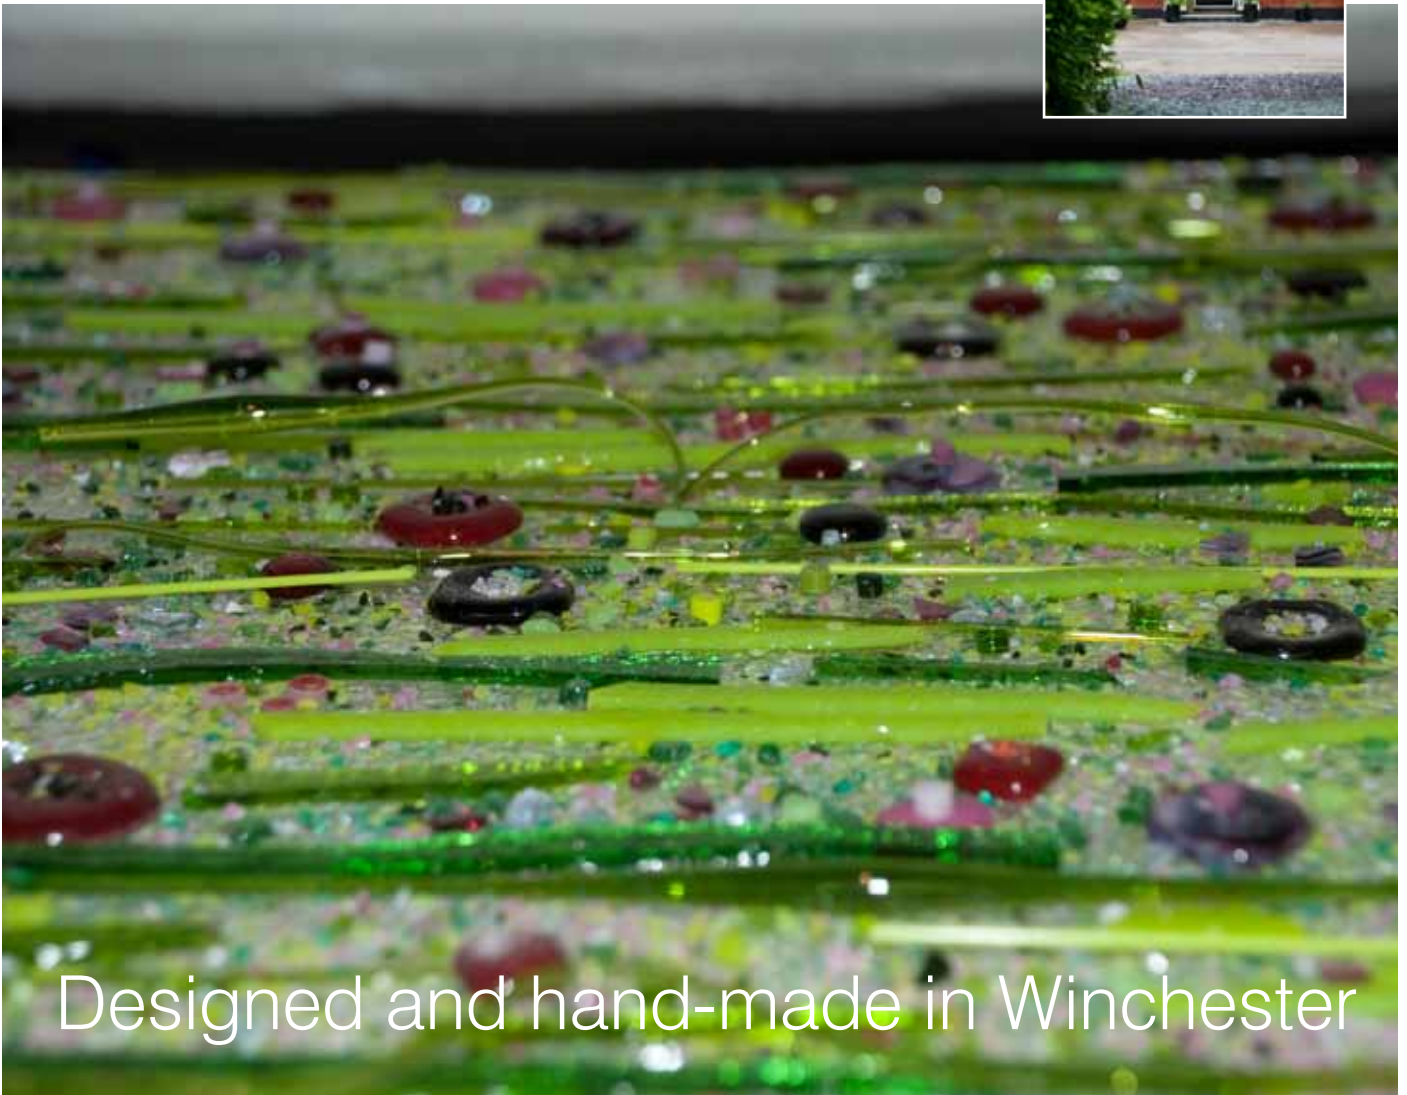

tinklertastic

at TerraVina

Contemporary glass wall art

Designed and hand-made in Winchester

We are thrilled to introduce Sue Tinkler and her gorgeously quirky, beautiful and bespoke glass art to our guests here at TerraVina.