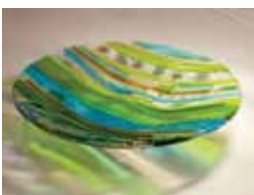

Commissions Wall art, mirrors, splashbacks, and corporate trophies

Looking for different design, size or colours - why not commission something bespoke?

These unique pieces look stunning in living rooms, offices, kitchen and conservatories.

I individually design and hand-make them to order, working in collaboration with the client, incorporating colour schemes and themes.

A detailed guide to commissioning, portfolio and Youtube clip can be seen on my web site.